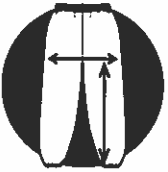

Adult T-Shirt

Lay Flat To Measure

	Small	Medium	Large	X-Large	2X-Large
WIDTH	18"	20"	22"	24"	26"
LENGTH	28"	29"	30"	31"	32"

Youth T-Shirt

Lay Flat To Measure

	Small	Medium	Large	X-Large
WAIST	17"	18"	19"	20"
LENGTH	22"	23.5"	25"	26.5"

Adult Tie-Dye T-Shirt

Lay Flat To Measure

	Small	Medium	Large	X-Large	2X-Large
WIDTH	17"	20"	21"	22"	23"
LENGTH	25"	26"	27.5"	29"	30"

Youth Tie-Dye T-Shirt

Lay Flat To Measure

	Small	Medium	Large
WIDTH	14.5"	16"	18"
LENGTH	19"	21"	22.5"

Adult Cuffed Sweatpants with No Pockets

Lay Flat To Measure

	Small	Medium	Large	X-Large	2X-Large
WAIST	13"	14"	15"	16"	18"
INSEAM	29"	29.5"	30"	30.5"	31"

Youth Cuffed Sweatpants with No Pockets

Lay Flat To Measure

	Small	Medium	Large	X-Large
WAIST	10.5"	11"	12"	13"
INSEAM	19"	22"	25"	29"